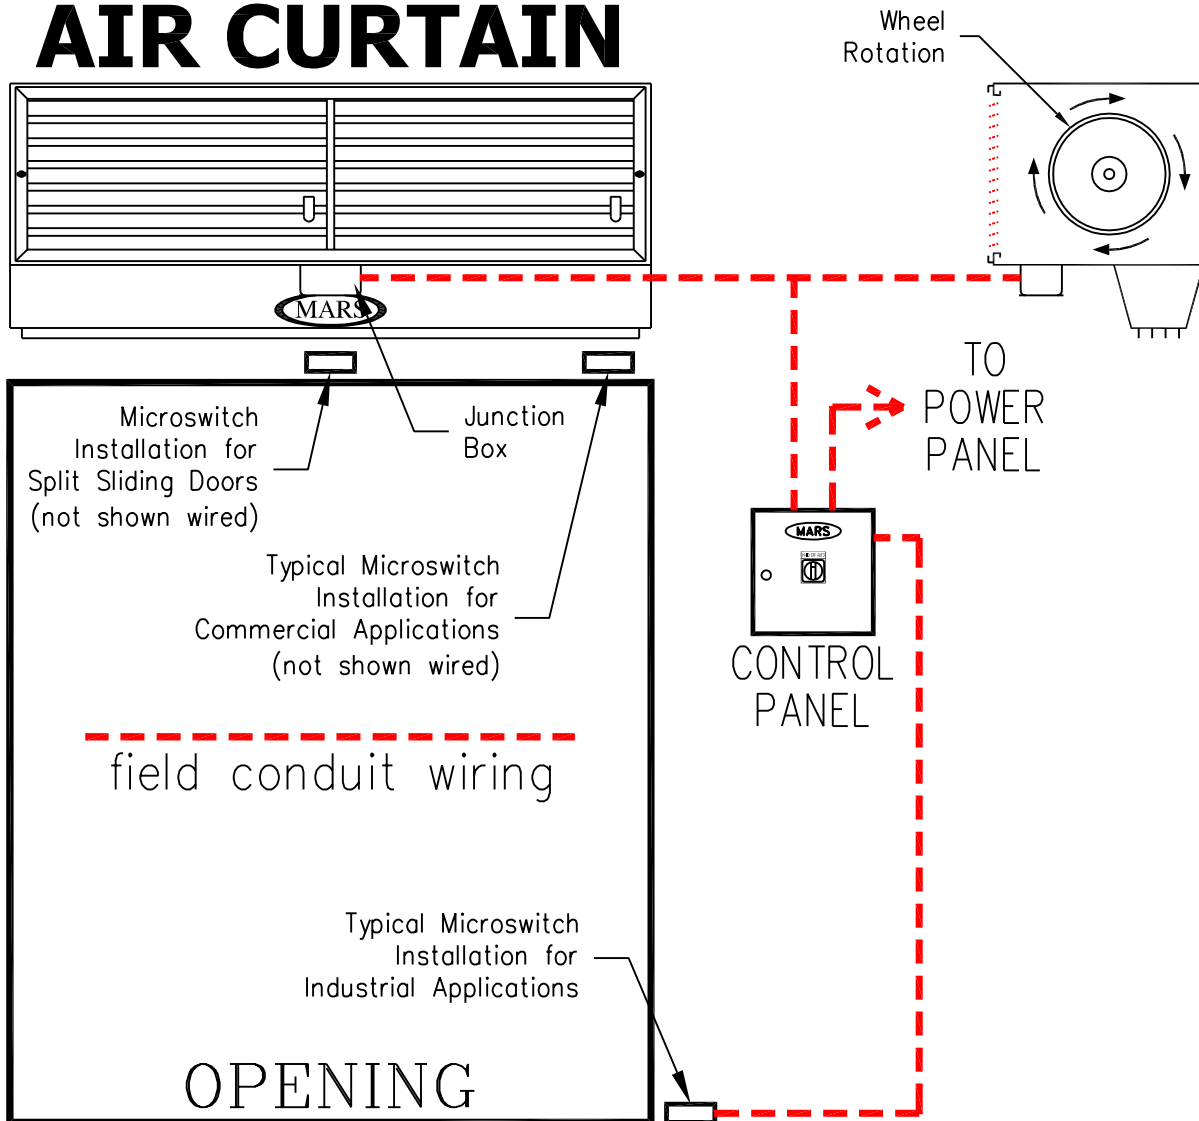

# ELECTRICAL INSTALLATION INSTRUCTIONS

### TYPICAL INSTALLATION

1. CONNECT SUPPLY VOLTAGE FROM POWER PANEL TO CONTROL PANEL.
2. CONNECT WIRES FROM MOTOR LEADS IN JUNCTION BOX(S) TO TERMINALS IN PANEL PER PRINT.
3. CONNECT WIRES FROM MICRO SWITCH TO TERMINALS IN PANEL PER PRINT.
4. CHECK ROTATION OF MOTORS AND SWITCH LEADS IF NECESSARY. (3 PHASE ONLY)