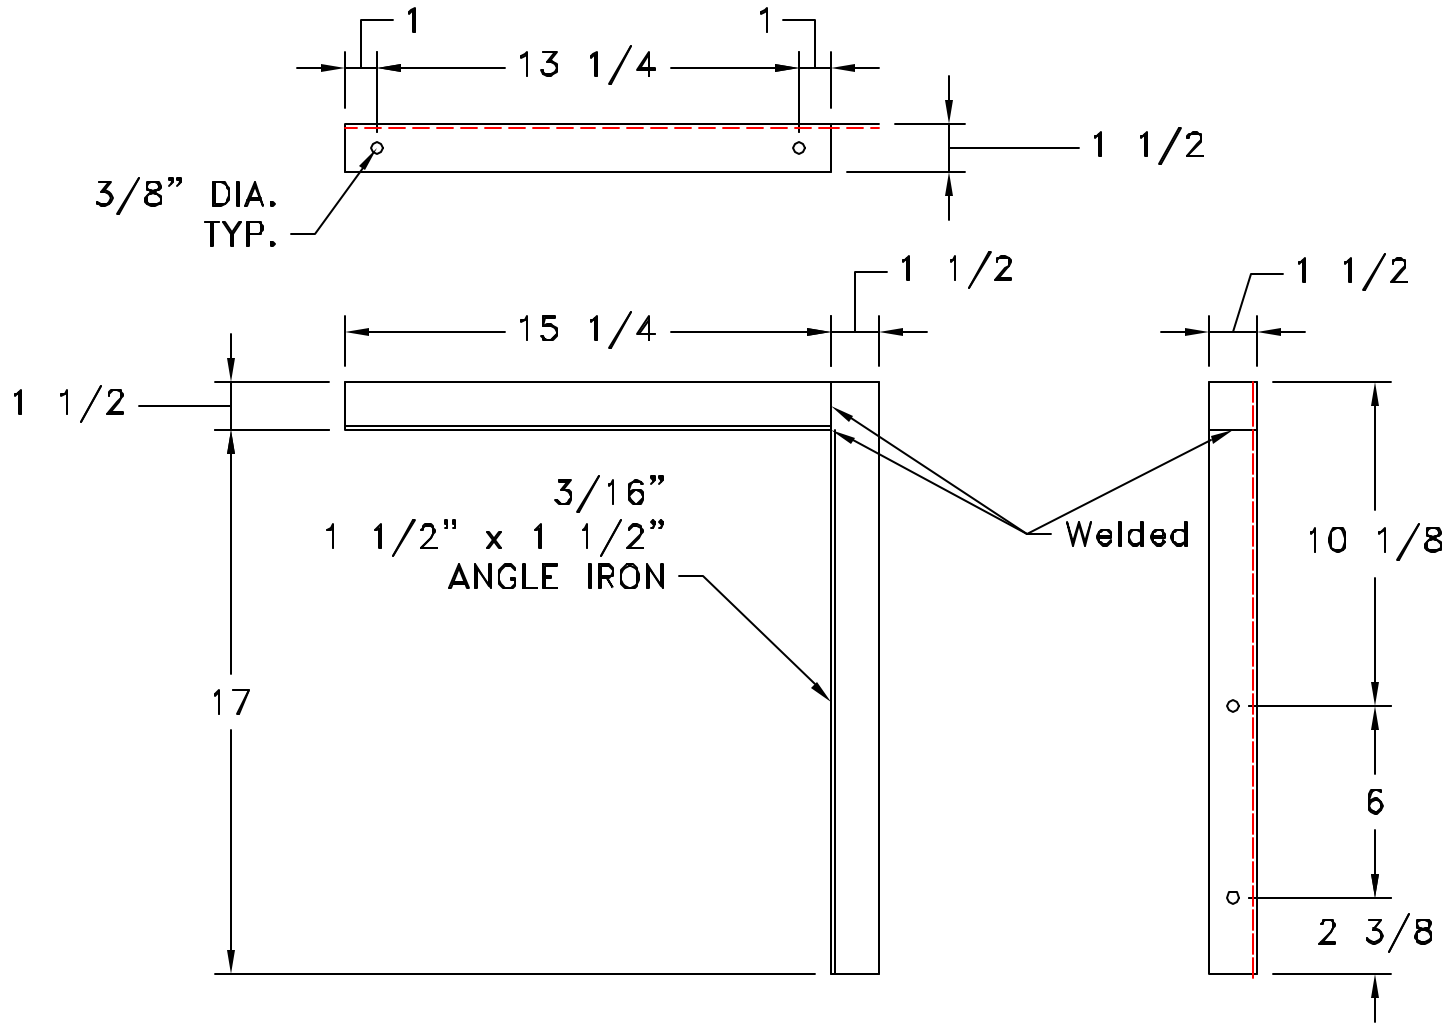

OVERHEAD MOUNTING BRACKET FOR C AND CH MODELS

NOTE: All dimensions are in inches.

NET WEIGHT: 5 lbs.

PROJECT:	LOCATION:		
ENGINEER:	ARCHITECT:		
CONTRACTOR:	DATE:	PAGE:	_____ of _____

MARS

A Division of Mars® Air Products

14716 S. BROADWAY ♦ GARDENA, CA 90248

Phone: (310) 532-1555 ♦ (800) 421-1266 ♦ Fax: (310) 324-3030

OVERHEAD MOUNTING BRACKET FOR C AND CH MODELS