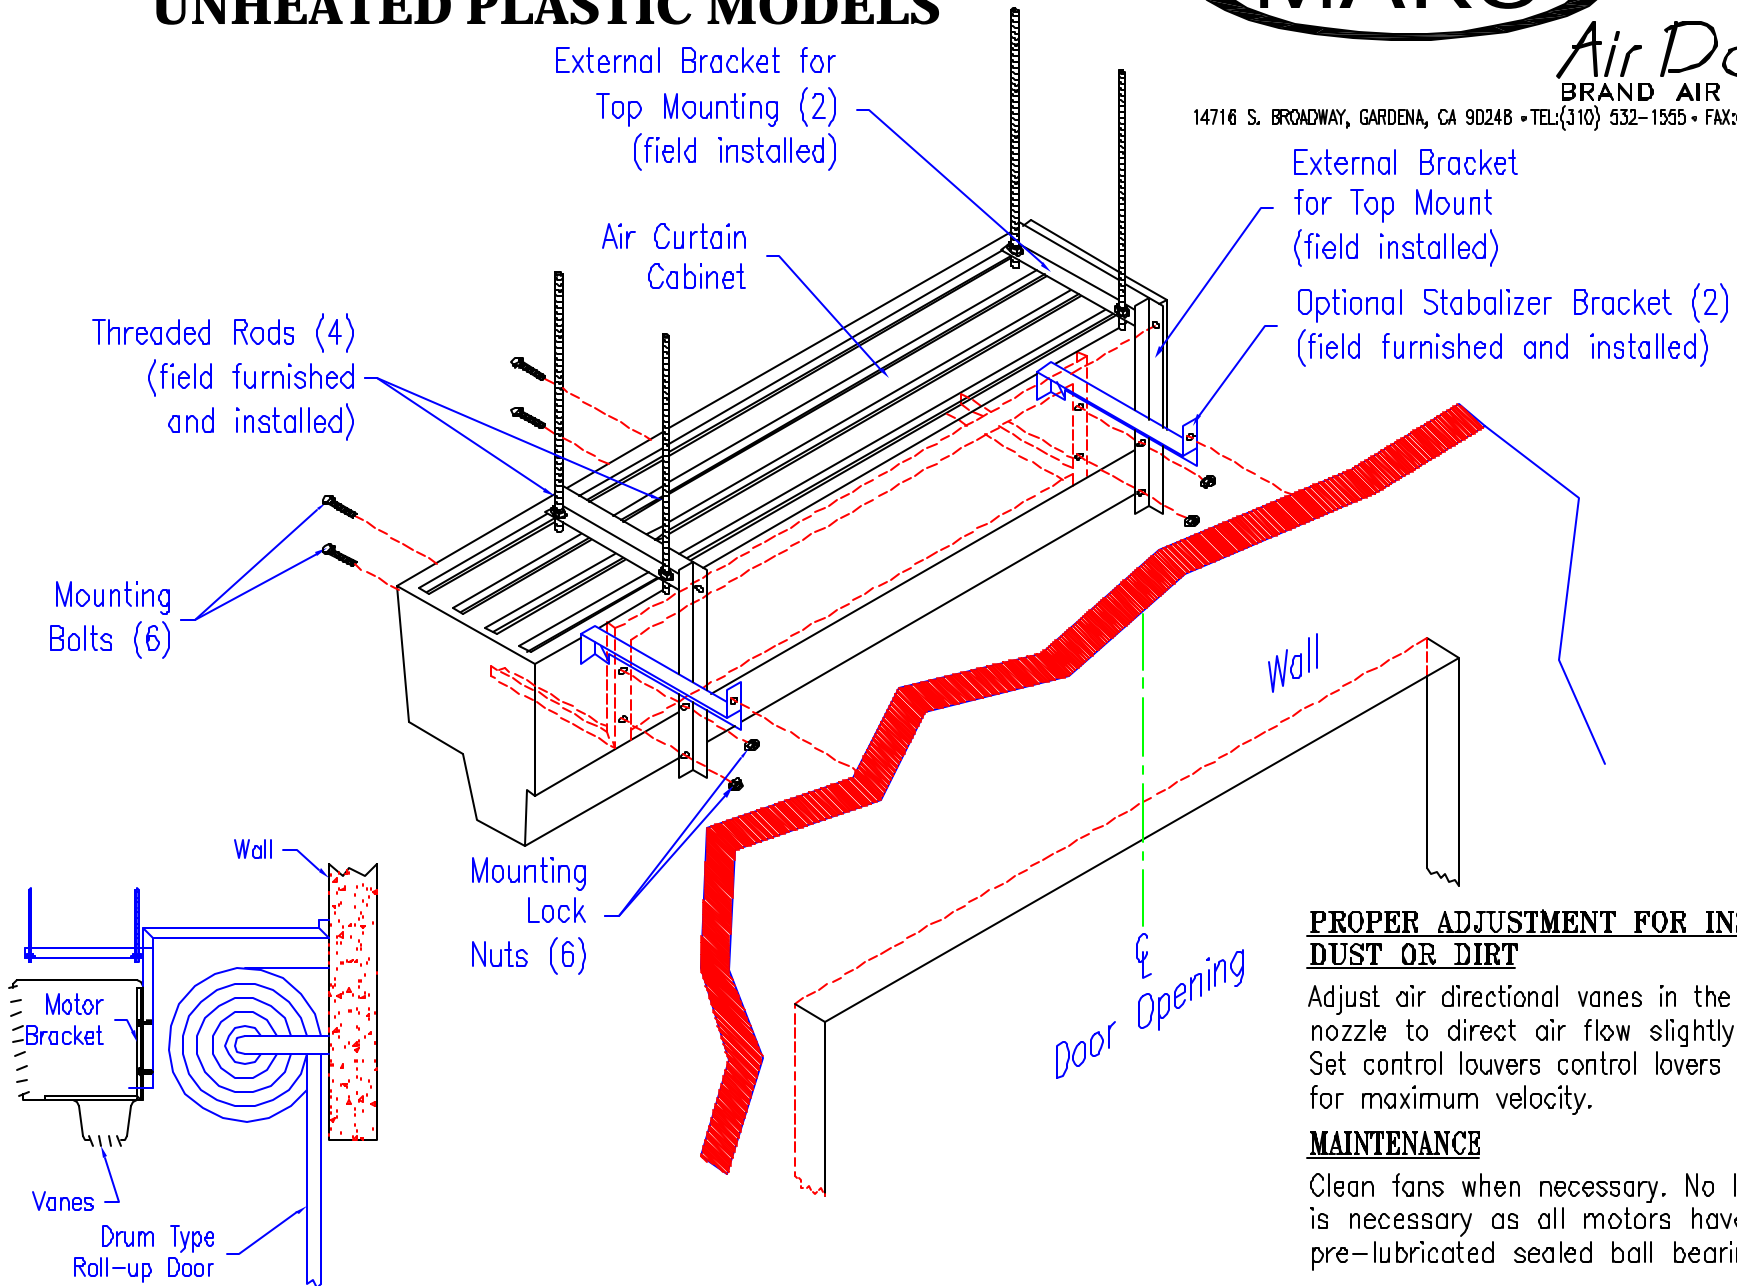

## PROPER ADJUSTMENT FOR INSECTS, DUST OR DIRT

Adjust air directional vanes in the discharge nozzle to direct air flow slightly outward. Set control louvers control louvers wide open for maximum velocity.

# TOP MOUNTED ONE MOTOR UNHEATED PLASTIC MODELS